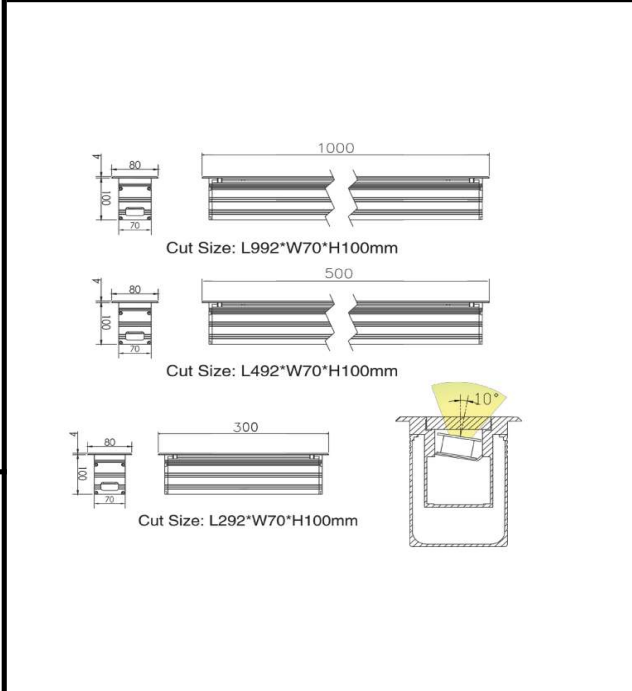

Sovitron Interior Pvt.Ltd.

Model Name	UNITY-2306 / DL-OSL-2306A-24
Description	linear Inground light

Technical description	Image
-----------------------	-------

Dimension	L=1000mm Cutout W=70mm With trim W=80mm H=100mm
Frame	Aluminum
Color Tempertaure	5700K
Power	28W
Total Luminous Flux	1820 lm
Efficacy	65 lm/W
IP rating	67
Color Rendering	≥80
Mounting	Buried
Beam angle	5, 12.5, 20, 30, 45, 60, 15X30, 10X60 Degree
Optics	Tempered glass
Dimming	NON-Dimmable
Operating Voltage	220-240 VAC
Standard Lifetime	L70 minimum at 50,000 burning hours

Remarks:-

Dimension diagram

Address: Plot #7 Saroorpur-Nangla Industrial Area, Ballabgarh-Sohna Road, Faridabad-121005
 Email: info@sovitron.com